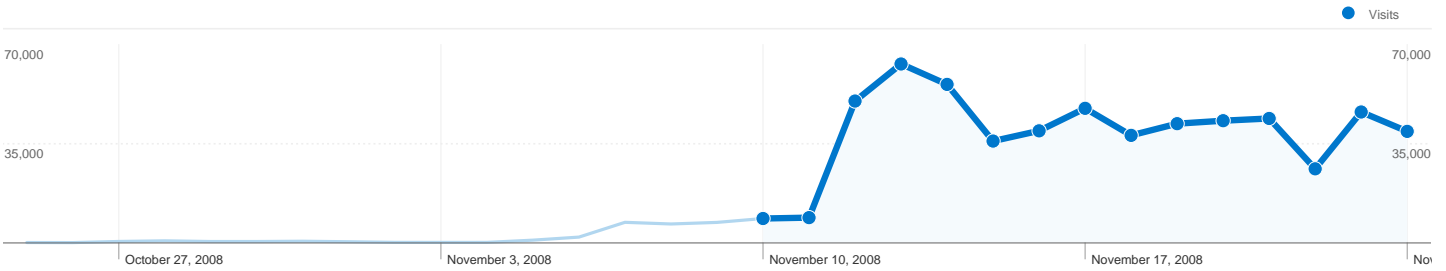

Site Usage

588,603 Visits

58.81% Bounce Rate

1,525,057 Pageviews

00:03:52 Avg. Time on Site

2.59 Pages/Visit

60.45% % New Visits

Visitors Overview

Goals Overview

Goal Conversions
4,026

360,091 people visited this site

588,603 Visits

360,091 Absolute Unique Visitors

1,525,057 Pageviews

2.59 Average Pageviews

00:03:52 Time on Site

All traffic sources sent a total of 588,603 visits

-  36.24% Direct Traffic
-  49.36% Referring Sites
-  14.36% Search Engines

- **Referring Sites**
290,545.00 (49.36%)
- **Direct Traffic**
213,319.00 (36.24%)
- **Search Engines**
84,523.00 (14.36%)
- **Other**
216 (0.04%)