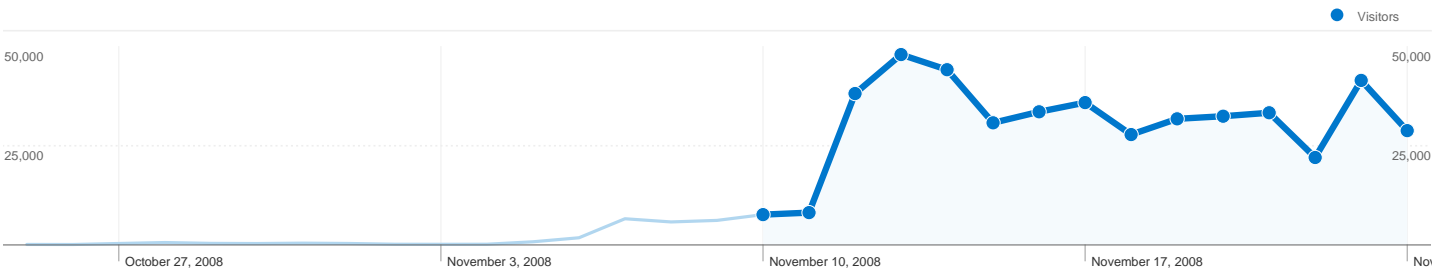

Site Usage

588,603 Visits

58.81% Bounce Rate

1,525,057 Pageviews

00:03:52 Avg. Time on Site

2.59 Pages/Visit

60.45% % New Visits

Visitors Overview

Visitors
360,091

Map Overlay world

Traffic Sources Overview

- **Referring Sites**
290,545.00 (49.36%)
- **Direct Traffic**
213,319.00 (36.24%)
- **Search Engines**
84,523.00 (14.36%)
- **Other**
216 (0.04%)

Goals Overview

360,091 people visited this site

 **588,603** Visits

 **360,091** Absolute Unique Visitors

 **1,525,057** Pageviews

 **2.59** Average Pageviews

 **00:03:52** Time on Site

 **58.81%** Bounce Rate

Pages on this site were viewed a total of 1,525,057 times

 1,525,057 Pageviews

 1,204,034 Unique Views

 58.81% Bounce Rate

Top Content

Pages	Pageviews	% Pageviews
/	497,638	32.63%
/news/2008/11/11/deval-vacija-rublja-budet.html	25,365	1.66%
/news/2008/11/21/tret-rossijskih-kompanij-sokrashhajut-	23,959	1.57%
/news/2008/11/13/moskovskie-kvartiry.html	20,116	1.32%
/news/2008/11/12/welcome.html	20,066	1.32%