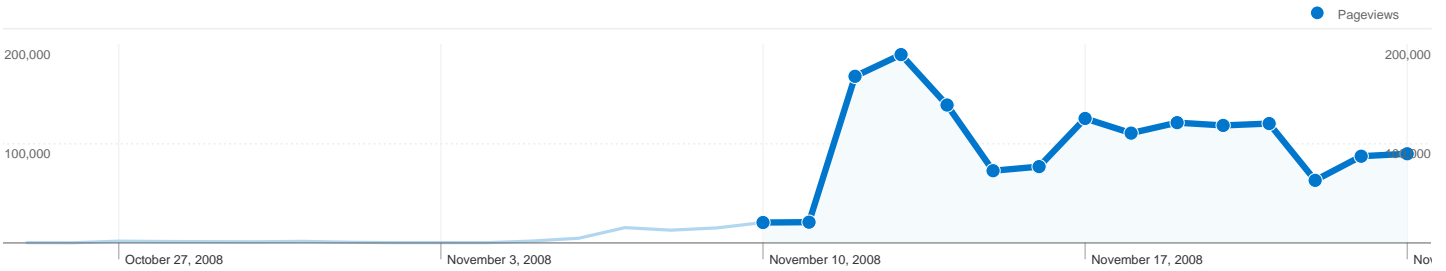

Goal Conversion Rate

Goal Conversion Rate
0.68%

Total Goal Value

Total Goal Value
\$36,081.00

588,603 visits came from 146 countries/territories

Site Usage

Visits	Pages/Visit	Avg. Time on Site	% New Visits	Bounce Rate	
588,603 % of Site Total: 100.00%	2.59 Site Avg: 2.59 (0.00%)	00:03:52 Site Avg: 00:03:52 (0.00%)	60.54% Site Avg: 60.45% (0.15%)	58.81% Site Avg: 58.81% (0.00%)	
Country/Territory	Visits	Pages/Visit	Avg. Time on Site	% New Visits	Bounce Rate
Russia	487,945	2.68	00:03:57	59.32%	57.42%
Ukraine	24,537	1.66	00:01:45	72.63%	76.60%
(not set)	10,191	2.19	00:02:26	69.45%	66.92%
United States	8,671	2.52	00:03:14	61.37%	56.44%
Germany	6,619	2.42	00:03:12	63.20%	60.78%
Kazakhstan	5,738	1.91	00:03:15	80.24%	73.00%
Israel	5,133	2.51	00:03:38	55.00%	55.37%
Belarus	5,127	2.19	00:03:15	63.78%	63.25%
Norway	4,786	2.28	00:15:12	64.58%	57.92%
United Kingdom	3,254	3.15	00:06:03	49.29%	48.06%