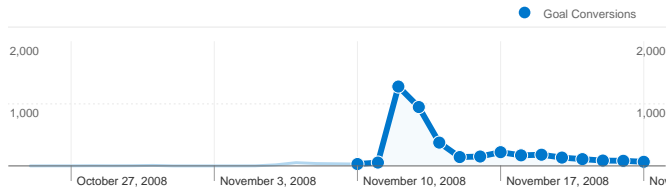

Site Usage

588,603 Visits

58.81% Bounce Rate

1,525,057 Pageviews

00:03:52 Avg. Time on Site

2.59 Pages/Visit

60.45% % New Visits

Visitors Overview

Visitors
360,091

Map Overlay world

Traffic Sources Overview

- **Referring Sites**
290,545.00 (49.36%)
- **Direct Traffic**
213,319.00 (36.24%)
- **Search Engines**
84,523.00 (14.36%)
- **Other**
216 (0.04%)

Goals Overview

Goal Conversions
4,026

360,091 people visited this site

588,603 Visits

360,091 Absolute Unique Visitors

1,525,057 Pageviews

2.59 Average Pageviews

00:03:52 Time on Site

Pages on this site were viewed a total of 1,525,057 times

 1,525,057 Pageviews

 1,204,034 Unique Views

 58.81% Bounce Rate

Top Content

| Pages | Pageviews | % Pageviews |
|---|-----------|-------------|
| / | 497,638 | 32.63% |
| /news/2008/11/11/deval-vacija-rublja-budet.html | 25,365 | 1.66% |
| /news/2008/11/21/tret-rossijskih-kompanij-sokrashhajut- | 23,959 | 1.57% |
| /news/2008/11/13/moskovskie-kvartiry.html | 20,116 | 1.32% |
| /news/2008/11/12/welcome.html | 20,066 | 1.32% |