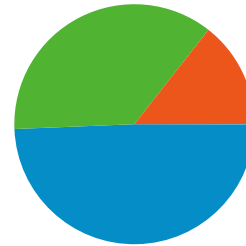

Goals Overview

360,091 people visited this site

 **588,603** Visits

 **360,091** Absolute Unique Visitors

 **1,525,057** Pageviews

 **2.59** Average Pageviews

 **00:03:52** Time on Site

 **58.81%** Bounce Rate

 **60.45%** New Visits

Technical Profile

Browser	Visits	% visits	Connection Speed	Visits	% visits
Internet Explorer	338,614	57.53%	Unknown	452,030	76.80%
Firefox	127,461	21.65%	DSL	55,742	9.47%
Opera	93,605	15.90%	Dialup	37,306	6.34%
Chrome	14,559	2.47%	T1	24,104	4.10%
Safari	12,013	2.04%	Cable	18,355	3.12%

All traffic sources sent a total of 588,603 visits

-  36.24% Direct Traffic
-  49.36% Referring Sites
-  14.36% Search Engines

- **Referring Sites**
290,545.00 (49.36%)
- **Direct Traffic**
213,319.00 (36.24%)
- **Search Engines**
84,523.00 (14.36%)
- **Other**
216 (0.04%)