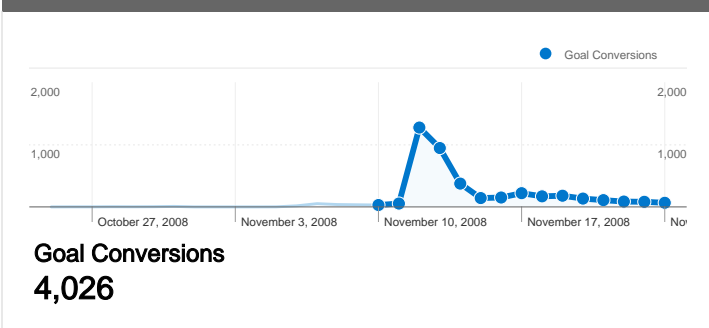

Site Usage

588,603 Visits

58.81% Bounce Rate

1,525,057 Pageviews

00:03:52 Avg. Time on Site

2.59 Pages/Visit

60.45% % New Visits

Visitors Overview

Visitors
360,091

Map Overlay world

Traffic Sources Overview

- **Referring Sites**
290,545.00 (49.36%)
- **Direct Traffic**
213,319.00 (36.24%)
- **Search Engines**
84,523.00 (14.36%)
- **Other**
216 (0.04%)

Goals Overview

360,091 people visited this site

 **588,603** Visits

 **360,091** Absolute Unique Visitors

 **1,525,057** Pageviews

 **2.59** Average Pageviews

 **00:03:52** Time on Site

 **58.81%** Bounce Rate

Pages on this site were viewed a total of 1,525,057 times

 1,525,057 Pageviews

 1,204,034 Unique Views

 58.81% Bounce Rate

Top Content

Pages	Pageviews	% Pageviews
/	497,638	32.63%
/news/2008/11/11/deval-vacija-rublja-budet.html	25,365	1.66%
/news/2008/11/21/tret-rossijskih-kompanij-sokrashhajut-	23,959	1.57%
/news/2008/11/13/moskovskie-kvartiry.html	20,116	1.32%
/news/2008/11/12/welcome.html	20,066	1.32%