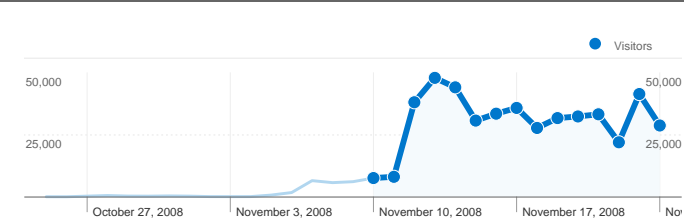

Site Usage

588,603 Visits

58.81% Bounce Rate

1,525,057 Pageviews

00:03:52 Avg. Time on Site

2.59 Pages/Visit

60.45% % New Visits

Visitors Overview

Goals Overview

Goal Conversions
4,026

360,091 people visited this site

588,603 Visits

360,091 Absolute Unique Visitors

1,525,057 Pageviews

2.59 Average Pageviews

00:03:52 Time on Site

All traffic sources sent a total of 588,603 visits

-  36.24% Direct Traffic
-  49.36% Referring Sites
-  14.36% Search Engines

- **Referring Sites**
290,545.00 (49.36%)
- **Direct Traffic**
213,319.00 (36.24%)
- **Search Engines**
84,523.00 (14.36%)
- **Other**
216 (0.04%)

Pages on this site were viewed a total of 1,525,057 times

 1,525,057 Pageviews

 1,204,034 Unique Views

 58.81% Bounce Rate

Top Content

| Pages | Pageviews | % Pageviews |
|---|-----------|-------------|
| / | 497,638 | 32.63% |
| /news/2008/11/11/deval-vacija-rublja-budet.html | 25,365 | 1.66% |
| /news/2008/11/21/tret-rossijskih-kompanij-sokrashhajut- | 23,959 | 1.57% |
| /news/2008/11/13/moskovskie-kvartiry.html | 20,116 | 1.32% |
| /news/2008/11/12/welcome.html | 20,066 | 1.32% |