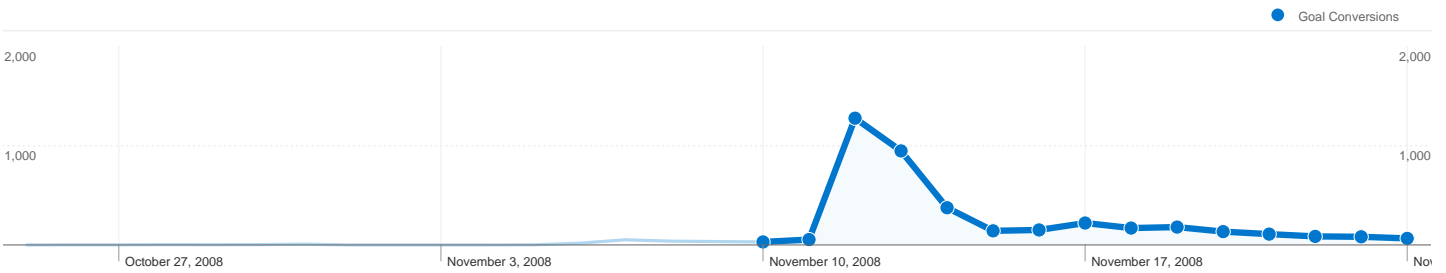

Visitors completed 4,026 goal conversions

3,429 conversions, Goal 1: Регистрация на сайте

0 conversions, Goal 2: Предложение по работе сайта

597 conversions, Goal 3: О настройке