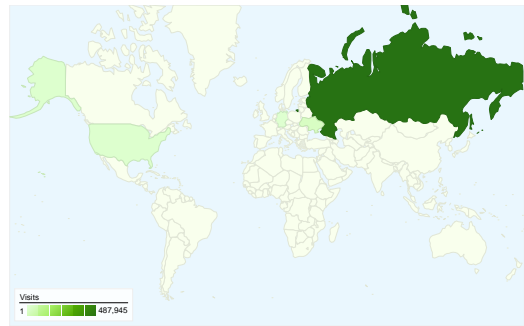

Site Usage

588,603 Visits

58.81% Bounce Rate

1,525,057 Pageviews

00:03:52 Avg. Time on Site

2.59 Pages/Visit

60.45% % New Visits

Visitors Overview

Visitors
360,091

Map Overlay world

Traffic Sources Overview

- **Referring Sites**
290,545.00 (49.36%)
- **Direct Traffic**
213,319.00 (36.24%)
- **Search Engines**
84,523.00 (14.36%)
- **Other**
216 (0.04%)

All traffic sources sent a total of 588,603 visits

-  36.24% Direct Traffic
-  49.36% Referring Sites
-  14.36% Search Engines

- **Referring Sites**
290,545.00 (49.36%)
- **Direct Traffic**
213,319.00 (36.24%)
- **Search Engines**
84,523.00 (14.36%)
- **Other**
216 (0.04%)

Goal Conversion Rate
0.68%

Total Goal Value

Total Goal Value
\$36,081.00

588,603 visits came from 146 countries/territories

Site Usage

| Visits | Pages/Visit | Avg. Time on Site | % New Visits | Bounce Rate | |
|---|--|--|--|--|-------------|
| 588,603 % of Site Total: 100.00% | 2.59 Site Avg: 2.59 (0.00%) | 00:03:52 Site Avg: 00:03:52 (0.00%) | 60.54% Site Avg: 60.45% (0.15%) | 58.81% Site Avg: 58.81% (0.00%) | |
| Country/Territory | Visits | Pages/Visit | Avg. Time on Site | % New Visits | Bounce Rate |
| Russia | 487,945 | 2.68 | 00:03:57 | 59.32% | 57.42% |
| Ukraine | 24,537 | 1.66 | 00:01:45 | 72.63% | 76.60% |
| (not set) | 10,191 | 2.19 | 00:02:26 | 69.45% | 66.92% |
| United States | 8,671 | 2.52 | 00:03:14 | 61.37% | 56.44% |
| Germany | 6,619 | 2.42 | 00:03:12 | 63.20% | 60.78% |
| Kazakhstan | 5,738 | 1.91 | 00:03:15 | 80.24% | 73.00% |
| Israel | 5,133 | 2.51 | 00:03:38 | 55.00% | 55.37% |
| Belarus | 5,127 | 2.19 | 00:03:15 | 63.78% | 63.25% |
| Norway | 4,786 | 2.28 | 00:15:12 | 64.58% | 57.92% |
| United Kingdom | 3,254 | 3.15 | 00:06:03 | 49.29% | 48.06% |