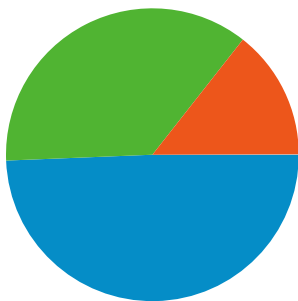

Site Usage

588,603 Visits

58.81% Bounce Rate

1,525,057 Pageviews

00:03:52 Avg. Time on Site

2.59 Pages/Visit

60.45% % New Visits

Visitors Overview

Visitors
360,091

Map Overlay world

Traffic Sources Overview

- **Referring Sites**
290,545.00 (49.36%)
- **Direct Traffic**
213,319.00 (36.24%)
- **Search Engines**
84,523.00 (14.36%)
- **Other**
216 (0.04%)

All traffic sources sent a total of 588,603 visits

-  36.24% Direct Traffic
-  49.36% Referring Sites
-  14.36% Search Engines

- **Referring Sites**
290,545.00 (49.36%)
- **Direct Traffic**
213,319.00 (36.24%)
- **Search Engines**
84,523.00 (14.36%)
- **Other**
216 (0.04%)

Pages on this site were viewed a total of 1,525,057 times

 1,525,057 Pageviews

 1,204,034 Unique Views

 58.81% Bounce Rate

Top Content

Pages	Pageviews	% Pageviews
/	497,638	32.63%
/news/2008/11/11/deval-vacija-rublja-budet.html	25,365	1.66%
/news/2008/11/21/tret-rossijskih-kompanij-sokrashhajut-	23,959	1.57%
/news/2008/11/13/moskovskie-kvartiry.html	20,116	1.32%
/news/2008/11/12/welcome.html	20,066	1.32%