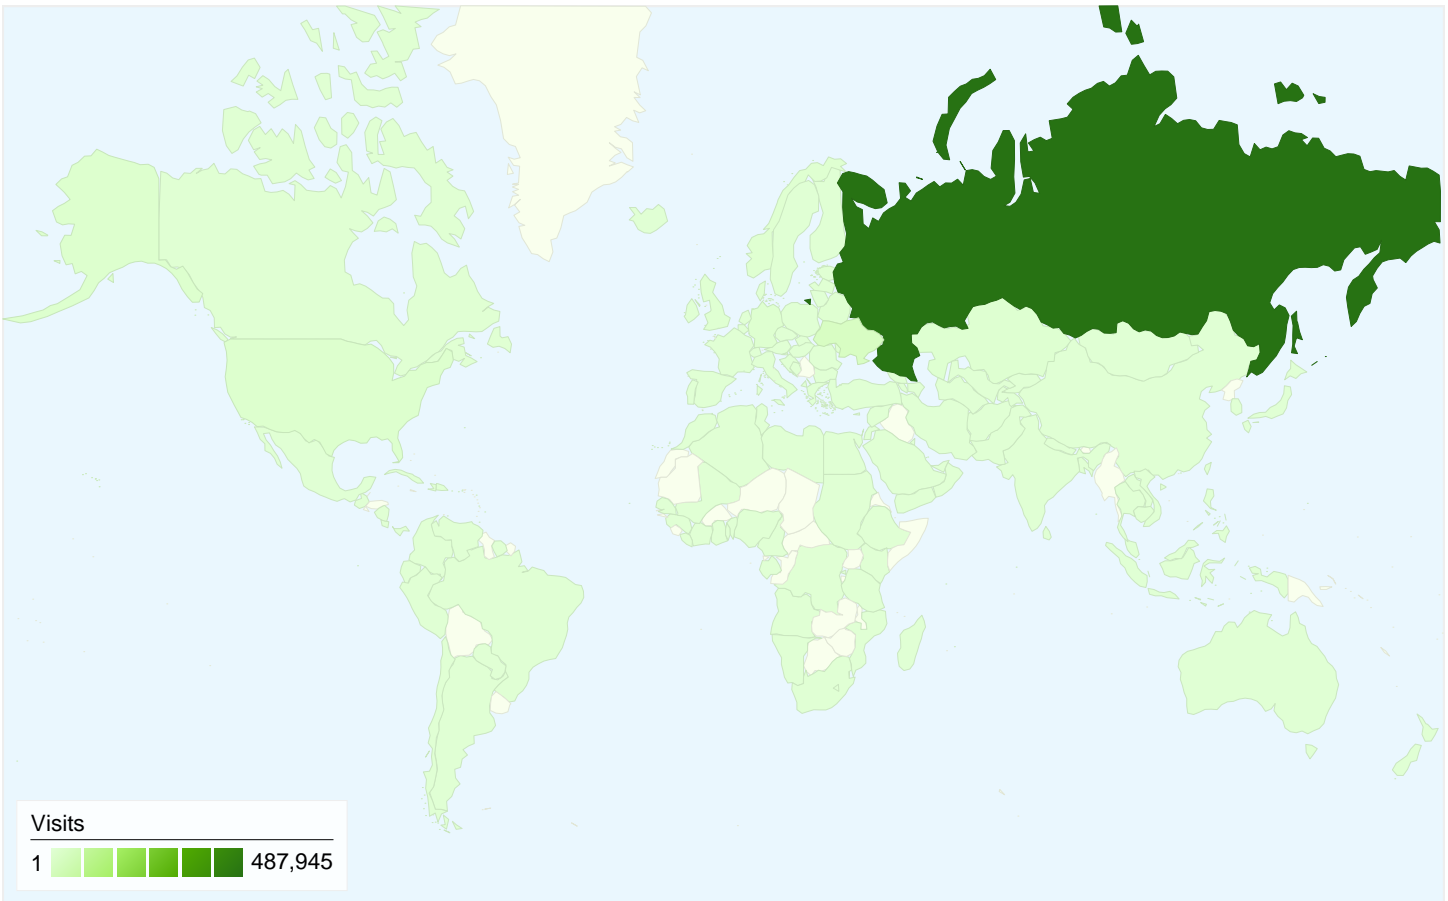

Visitors
360,091

Map Overlay world

Traffic Sources Overview

- **Referring Sites**
290,545.00 (49.36%)
- **Direct Traffic**
213,319.00 (36.24%)
- **Search Engines**
84,523.00 (14.36%)
- **Other**
216 (0.04%)

All traffic sources sent a total of 588,603 visits

-  36.24% Direct Traffic
-  49.36% Referring Sites
-  14.36% Search Engines

- **Referring Sites**
290,545.00 (49.36%)
- **Direct Traffic**
213,319.00 (36.24%)
- **Search Engines**
84,523.00 (14.36%)
- **Other**
216 (0.04%)

Goal Conversion Rate

Goal Conversion Rate
0.68%

Total Goal Value

Total Goal Value
\$36,081.00

588,603 visits came from 146 countries/territories

Site Usage

Visits	Pages/Visit	Avg. Time on Site	% New Visits	Bounce Rate	
588,603 % of Site Total: 100.00%	2.59 Site Avg: 2.59 (0.00%)	00:03:52 Site Avg: 00:03:52 (0.00%)	60.54% Site Avg: 60.45% (0.15%)	58.81% Site Avg: 58.81% (0.00%)	
Country/Territory	Visits	Pages/Visit	Avg. Time on Site	% New Visits	Bounce Rate
Russia	487,945	2.68	00:03:57	59.32%	57.42%
Ukraine	24,537	1.66	00:01:45	72.63%	76.60%
(not set)	10,191	2.19	00:02:26	69.45%	66.92%
United States	8,671	2.52	00:03:14	61.37%	56.44%
Germany	6,619	2.42	00:03:12	63.20%	60.78%
Kazakhstan	5,738	1.91	00:03:15	80.24%	73.00%
Israel	5,133	2.51	00:03:38	55.00%	55.37%
Belarus	5,127	2.19	00:03:15	63.78%	63.25%
Norway	4,786	2.28	00:15:12	64.58%	57.92%
United Kingdom	3,254	3.15	00:06:03	49.29%	48.06%

Pages on this site were viewed a total of 1,525,057 times

 1,525,057 Pageviews

 1,204,034 Unique Views

 58.81% Bounce Rate

Top Content

Pages	Pageviews	% Pageviews
/	497,638	32.63%
/news/2008/11/11/deval-vacija-rublja-budet.html	25,365	1.66%
/news/2008/11/21/tret-rossijskih-kompanij-sokrashhajut-	23,959	1.57%
/news/2008/11/13/moskovskie-kvartiry.html	20,116	1.32%
/news/2008/11/12/welcome.html	20,066	1.32%