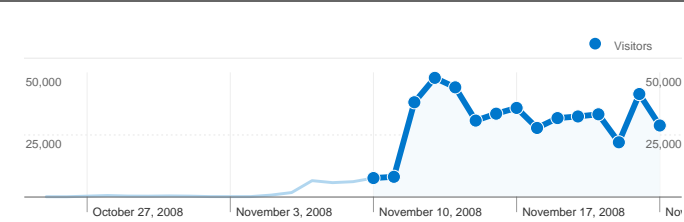

Site Usage

588,603 Visits

58.81% Bounce Rate

1,525,057 Pageviews

00:03:52 Avg. Time on Site

2.59 Pages/Visit

60.45% % New Visits

Visitors Overview

Goals Overview

360,091 people visited this site

 **588,603** Visits

 **360,091** Absolute Unique Visitors

 **1,525,057** Pageviews

 **2.59** Average Pageviews

 **00:03:52** Time on Site

 **58.81%** Bounce Rate

All traffic sources sent a total of 588,603 visits

-  36.24% Direct Traffic
-  49.36% Referring Sites
-  14.36% Search Engines

- **Referring Sites**
290,545.00 (49.36%)
- **Direct Traffic**
213,319.00 (36.24%)
- **Search Engines**
84,523.00 (14.36%)
- **Other**
216 (0.04%)

Pages on this site were viewed a total of 1,525,057 times

 1,525,057 Pageviews

 1,204,034 Unique Views

 58.81% Bounce Rate

Top Content

Pages	Pageviews	% Pageviews
/	497,638	32.63%
/news/2008/11/11/deval-vacija-rublja-budet.html	25,365	1.66%
/news/2008/11/21/tret-rossijskih-kompanij-sokrashhajut-	23,959	1.57%
/news/2008/11/13/moskovskie-kvartiry.html	20,116	1.32%
/news/2008/11/12/welcome.html	20,066	1.32%