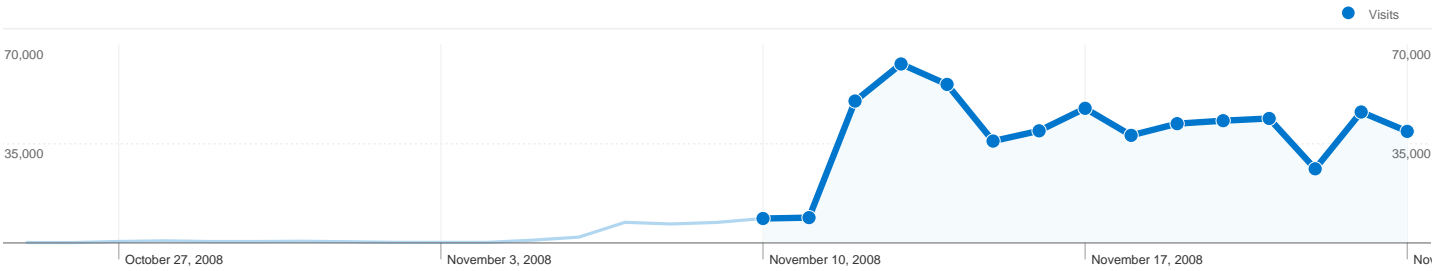

Site Usage

588,603 Visits

58.81% Bounce Rate

1,525,057 Pageviews

00:03:52 Avg. Time on Site

2.59 Pages/Visit

60.45% % New Visits

Visitors Overview

Goals Overview

360,091 people visited this site

 **588,603** Visits

 **360,091** Absolute Unique Visitors

 **1,525,057** Pageviews

 **2.59** Average Pageviews

 **00:03:52** Time on Site

 **58.81%** Bounce Rate

All traffic sources sent a total of 588,603 visits

-  36.24% Direct Traffic
-  49.36% Referring Sites
-  14.36% Search Engines

- **Referring Sites**
290,545.00 (49.36%)
- **Direct Traffic**
213,319.00 (36.24%)
- **Search Engines**
84,523.00 (14.36%)
- **Other**
216 (0.04%)