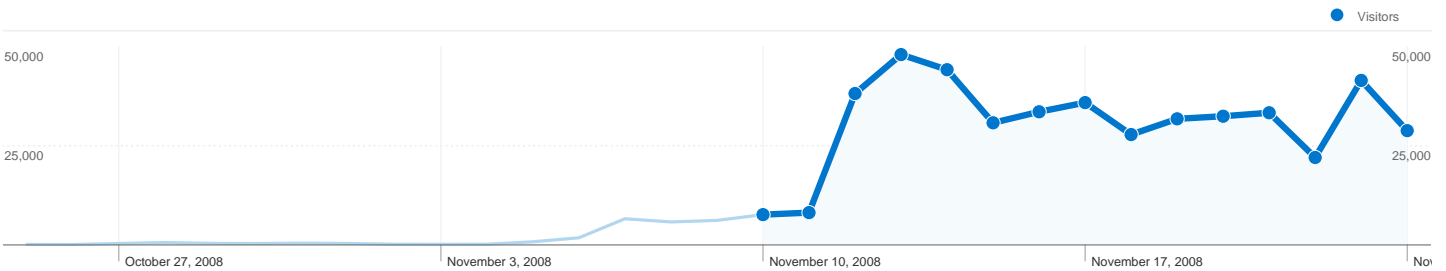

Site Usage

588,603 Visits

58.81% Bounce Rate

1,525,057 Pageviews

00:03:52 Avg. Time on Site

2.59 Pages/Visit

60.45% % New Visits

Visitors Overview

Visitors
360,091

Map Overlay world

Traffic Sources Overview

- **Referring Sites**
290,545.00 (49.36%)
- **Direct Traffic**
213,319.00 (36.24%)
- **Search Engines**
84,523.00 (14.36%)
- **Other**
216 (0.04%)

Goals Overview

Goal Conversions
4,026

360,091 people visited this site

588,603 Visits

360,091 Absolute Unique Visitors

1,525,057 Pageviews

2.59 Average Pageviews

00:03:52 Time on Site

Pages on this site were viewed a total of 1,525,057 times

 1,525,057 Pageviews

 1,204,034 Unique Views

 58.81% Bounce Rate

Top Content

| Pages | Pageviews | % Pageviews |
|---|-----------|-------------|
| / | 497,638 | 32.63% |
| /news/2008/11/11/deval-vacija-rublja-budet.html | 25,365 | 1.66% |
| /news/2008/11/21/tret-rossijskih-kompanij-sokrashhajut- | 23,959 | 1.57% |
| /news/2008/11/13/moskovskie-kvartiry.html | 20,116 | 1.32% |
| /news/2008/11/12/welcome.html | 20,066 | 1.32% |