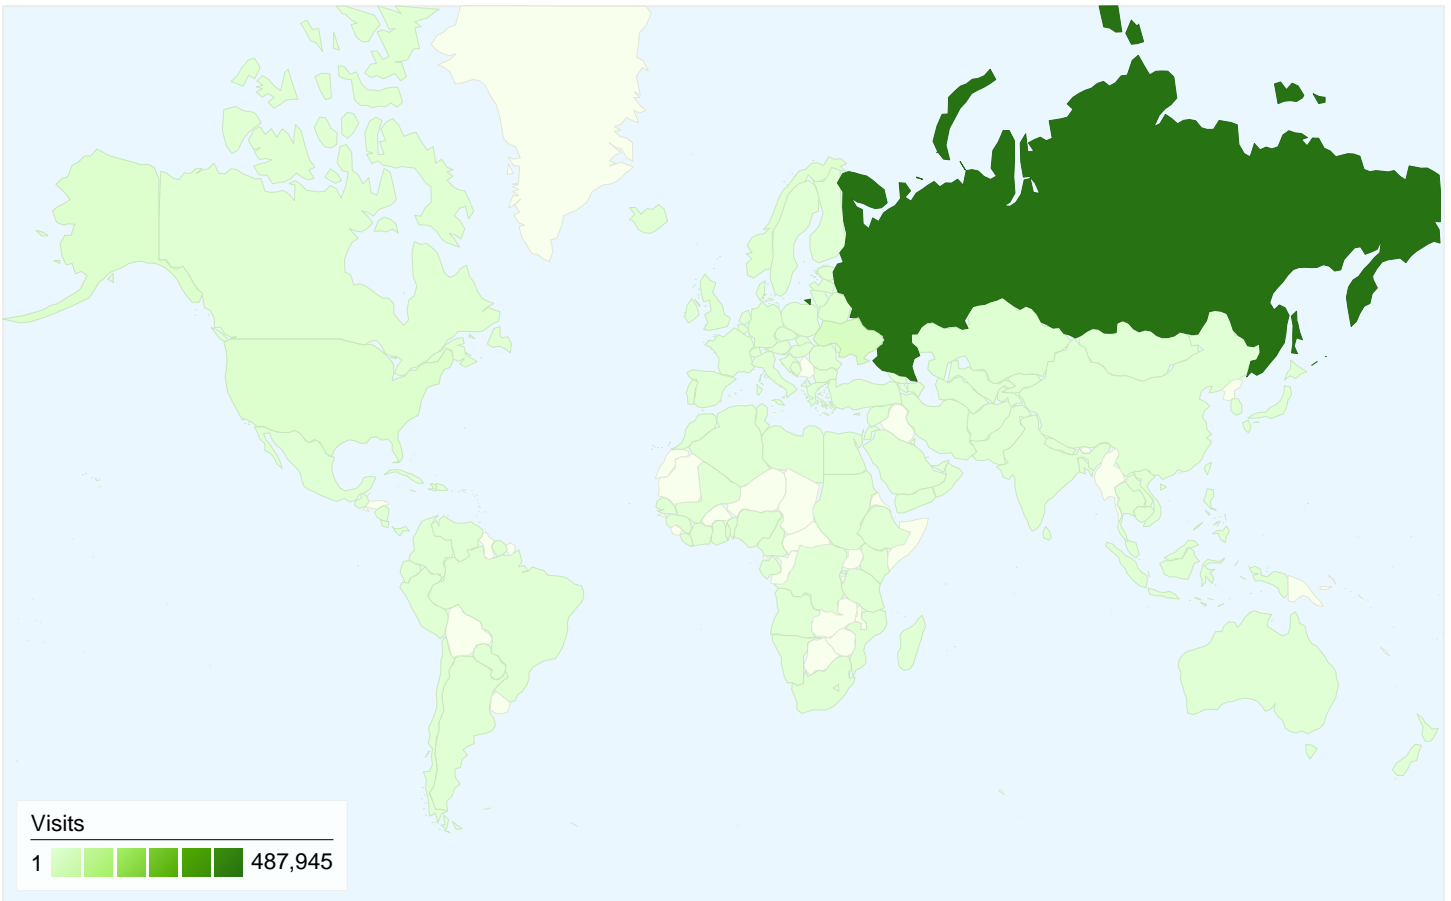

Visitors
360,091

Map Overlay world

Traffic Sources Overview

- **Referring Sites**
290,545.00 (49.36%)
- **Direct Traffic**
213,319.00 (36.24%)
- **Search Engines**
84,523.00 (14.36%)
- **Other**
216 (0.04%)

All traffic sources sent a total of 588,603 visits

-  36.24% Direct Traffic
-  49.36% Referring Sites
-  14.36% Search Engines

- **Referring Sites**
290,545.00 (49.36%)
- **Direct Traffic**
213,319.00 (36.24%)
- **Search Engines**
84,523.00 (14.36%)
- **Other**
216 (0.04%)

Goal Conversion Rate
0.68%

Total Goal Value

Total Goal Value
\$36,081.00

588,603 visits came from 146 countries/territories

Site Usage

| Visits | Pages/Visit | Avg. Time on Site | % New Visits | Bounce Rate | |
|---|--|--|--|--|-------------|
| 588,603 % of Site Total: 100.00% | 2.59 Site Avg: 2.59 (0.00%) | 00:03:52 Site Avg: 00:03:52 (0.00%) | 60.54% Site Avg: 60.45% (0.15%) | 58.81% Site Avg: 58.81% (0.00%) | |
| Country/Territory | Visits | Pages/Visit | Avg. Time on Site | % New Visits | Bounce Rate |
| Russia | 487,945 | 2.68 | 00:03:57 | 59.32% | 57.42% |
| Ukraine | 24,537 | 1.66 | 00:01:45 | 72.63% | 76.60% |
| (not set) | 10,191 | 2.19 | 00:02:26 | 69.45% | 66.92% |
| United States | 8,671 | 2.52 | 00:03:14 | 61.37% | 56.44% |
| Germany | 6,619 | 2.42 | 00:03:12 | 63.20% | 60.78% |
| Kazakhstan | 5,738 | 1.91 | 00:03:15 | 80.24% | 73.00% |
| Israel | 5,133 | 2.51 | 00:03:38 | 55.00% | 55.37% |
| Belarus | 5,127 | 2.19 | 00:03:15 | 63.78% | 63.25% |
| Norway | 4,786 | 2.28 | 00:15:12 | 64.58% | 57.92% |
| United Kingdom | 3,254 | 3.15 | 00:06:03 | 49.29% | 48.06% |