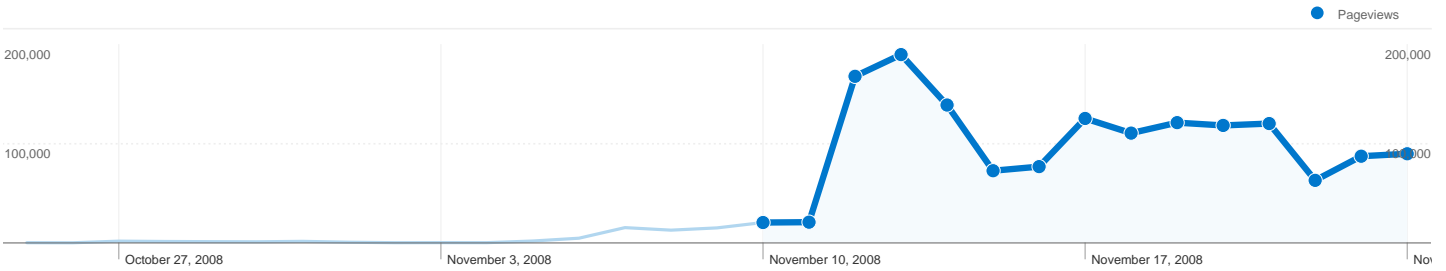

Goal Conversion Rate
0.68%

Total Goal Value

Total Goal Value
\$36,081.00

588,603 visits came from 146 countries/territories

Site Usage

| Visits | Pages/Visit | Avg. Time on Site | % New Visits | Bounce Rate | |
|---|--|--|--|--|-------------|
| 588,603 % of Site Total: 100.00% | 2.59 Site Avg: 2.59 (0.00%) | 00:03:52 Site Avg: 00:03:52 (0.00%) | 60.54% Site Avg: 60.45% (0.15%) | 58.81% Site Avg: 58.81% (0.00%) | |
| Country/Territory | Visits | Pages/Visit | Avg. Time on Site | % New Visits | Bounce Rate |
| Russia | 487,945 | 2.68 | 00:03:57 | 59.32% | 57.42% |
| Ukraine | 24,537 | 1.66 | 00:01:45 | 72.63% | 76.60% |
| (not set) | 10,191 | 2.19 | 00:02:26 | 69.45% | 66.92% |
| United States | 8,671 | 2.52 | 00:03:14 | 61.37% | 56.44% |
| Germany | 6,619 | 2.42 | 00:03:12 | 63.20% | 60.78% |
| Kazakhstan | 5,738 | 1.91 | 00:03:15 | 80.24% | 73.00% |
| Israel | 5,133 | 2.51 | 00:03:38 | 55.00% | 55.37% |
| Belarus | 5,127 | 2.19 | 00:03:15 | 63.78% | 63.25% |
| Norway | 4,786 | 2.28 | 00:15:12 | 64.58% | 57.92% |
| United Kingdom | 3,254 | 3.15 | 00:06:03 | 49.29% | 48.06% |