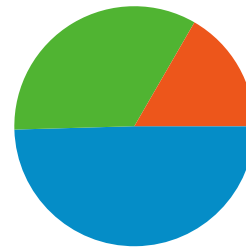

All traffic sources sent a total of 1,231,382 visits

-  33.80% Direct Traffic
-  49.56% Referring Sites
-  16.63% Search Engines

- **Referring Sites**  
610,212.00 (49.56%)
- **Direct Traffic**  
416,147.00 (33.80%)
- **Search Engines**  
204,807.00 (16.63%)
- **Other**  
216 (0.02%)

## Top Traffic Sources

Sources	Visits	% visits
(direct) ((none))	416,147	33.80%
yandex (organic)	129,723	10.53%
today.rambler.ru (referral)	96,934	7.87%
news.mail.ru (referral)	52,240	4.24%
google (organic)	44,231	3.59%