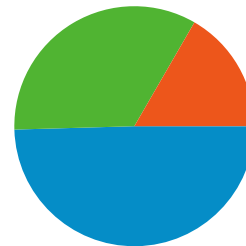

All traffic sources sent a total of 1,231,382 visits

-  **33.80%** Direct Traffic
-  **49.56%** Referring Sites
-  **16.63%** Search Engines

- **Referring Sites**
610,212.00 (49.56%)
- **Direct Traffic**
416,147.00 (33.80%)
- **Search Engines**
204,807.00 (16.63%)
- **Other**
216 (0.02%)

Top Traffic Sources

Sources	Visits	% visits
(direct) ((none))	416,147	33.80%
yandex (organic)	129,723	10.53%
today.rambler.ru (referral)	96,934	7.87%
news.mail.ru (referral)	52,240	4.24%
google (organic)	44,231	3.59%